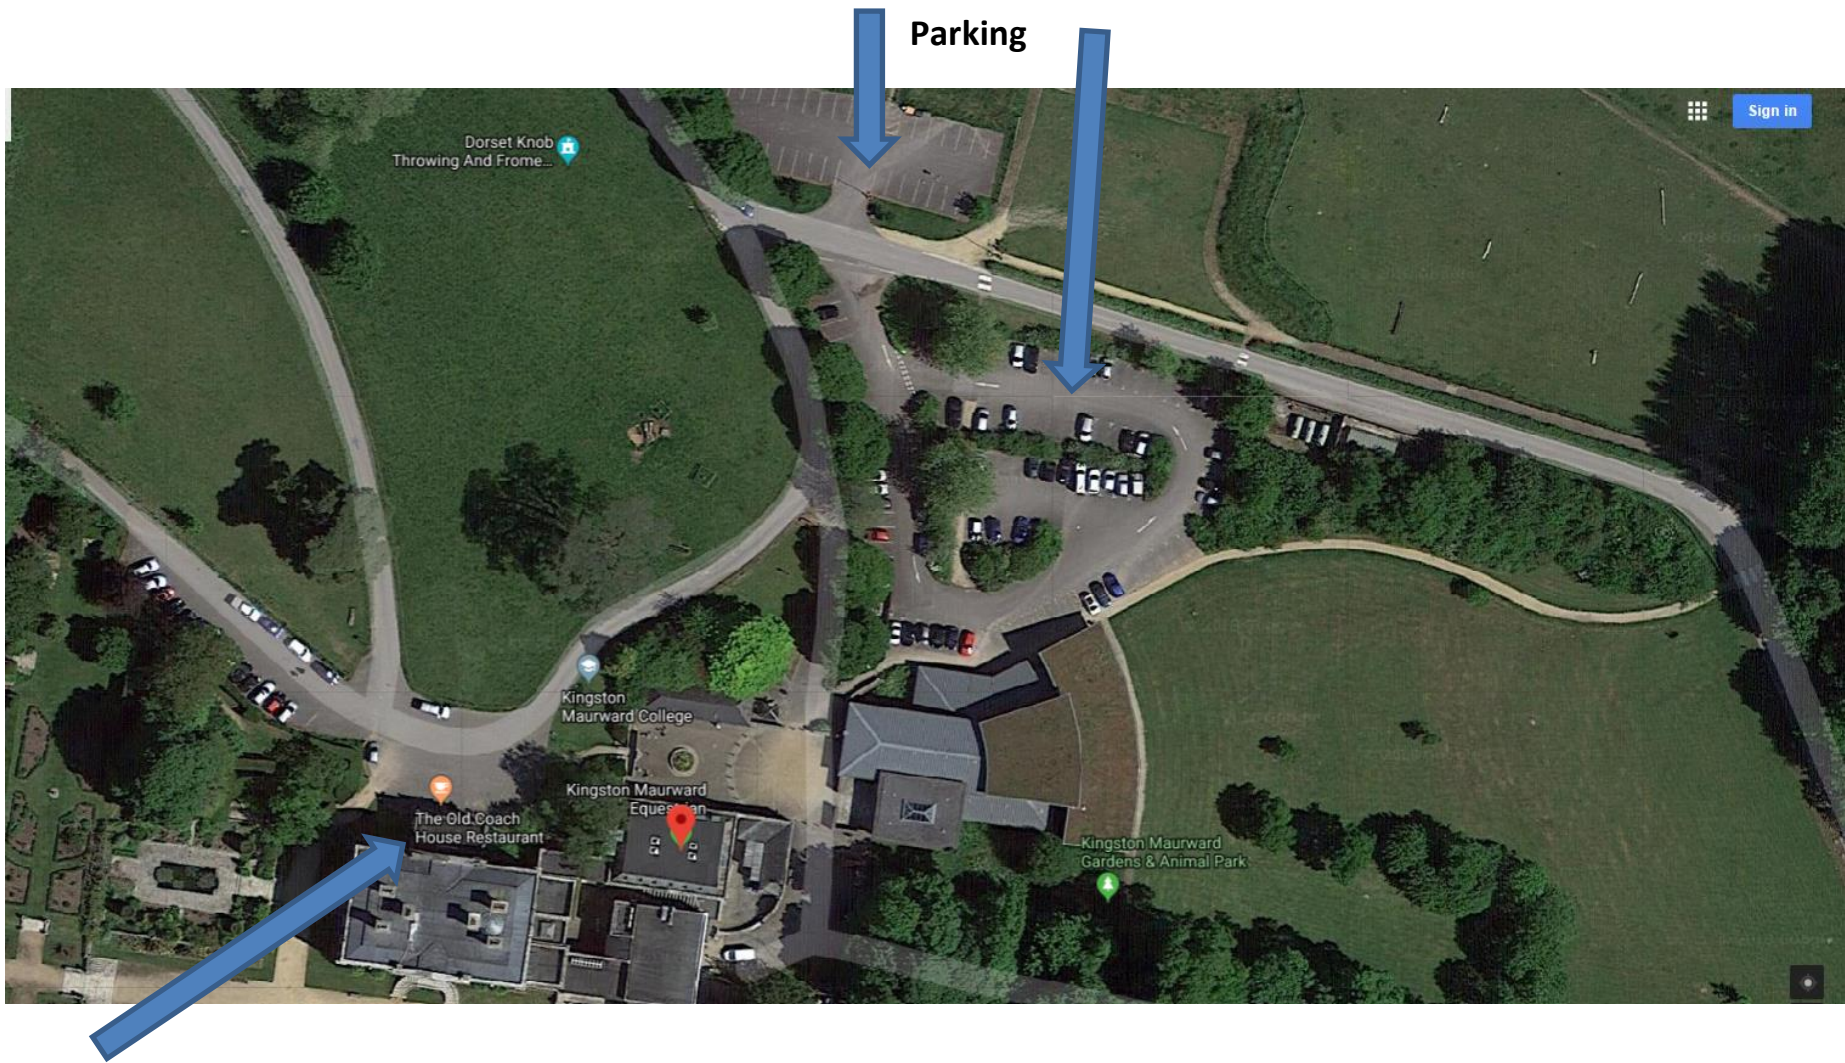

Kingston Maurward, Dorchester, Dorset, DT2 8PY

First right is the Main Entrance

The postcode covers the whole of the 720 acre estate, as you come off the roundabout and onto Hollow Hill, take the first exit on your right. This is the only entrance to the venue.

Entrance to venue