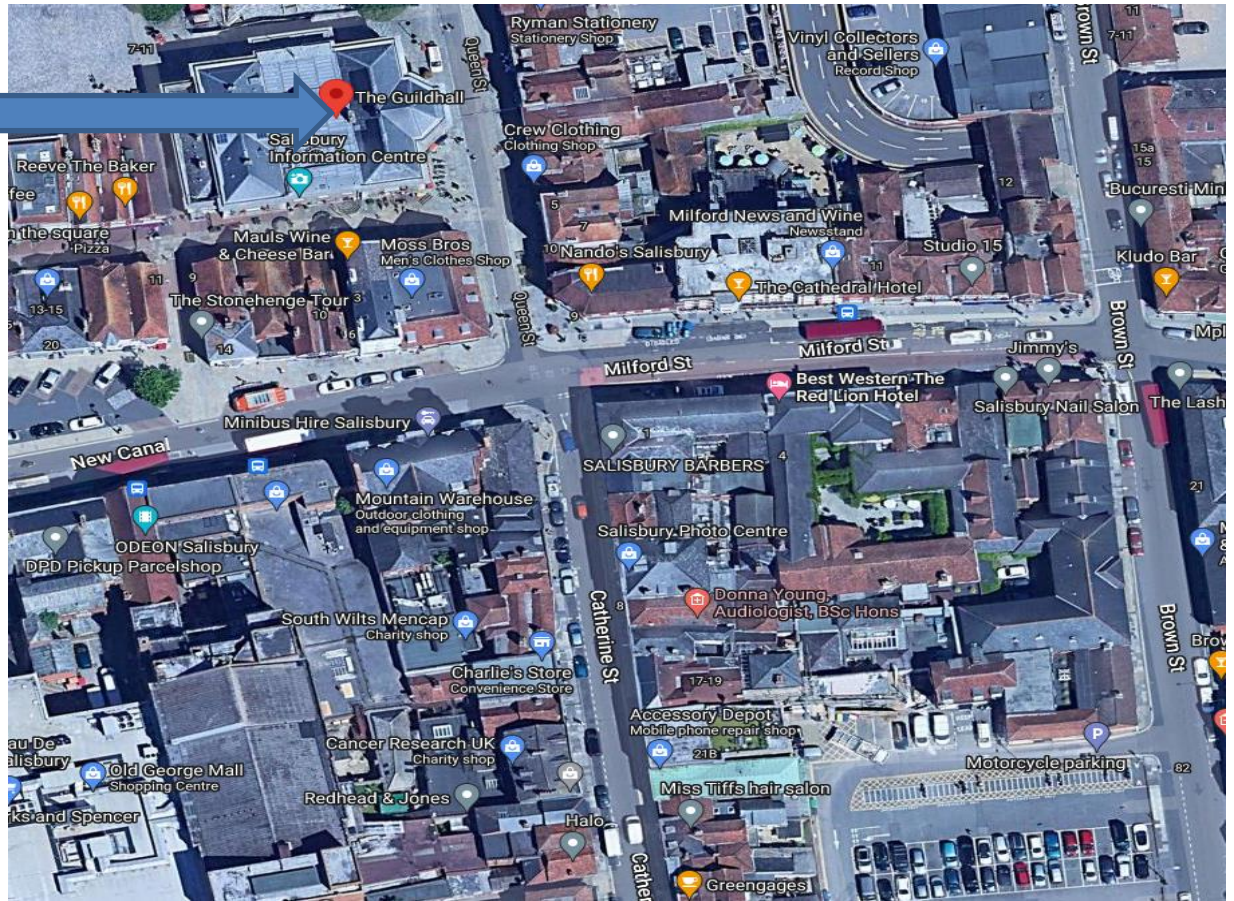

Salisbury Guildhall, SP1 1JH

Entrance

Parking near the venue:

- Culver Street – SP1 2BQ
- College Street – SP1 3AL
- Central (Long Stay) – SP1 1TT
- Maltings Car Park – SP2 7RW
- Brown Street West – SP1 2AS